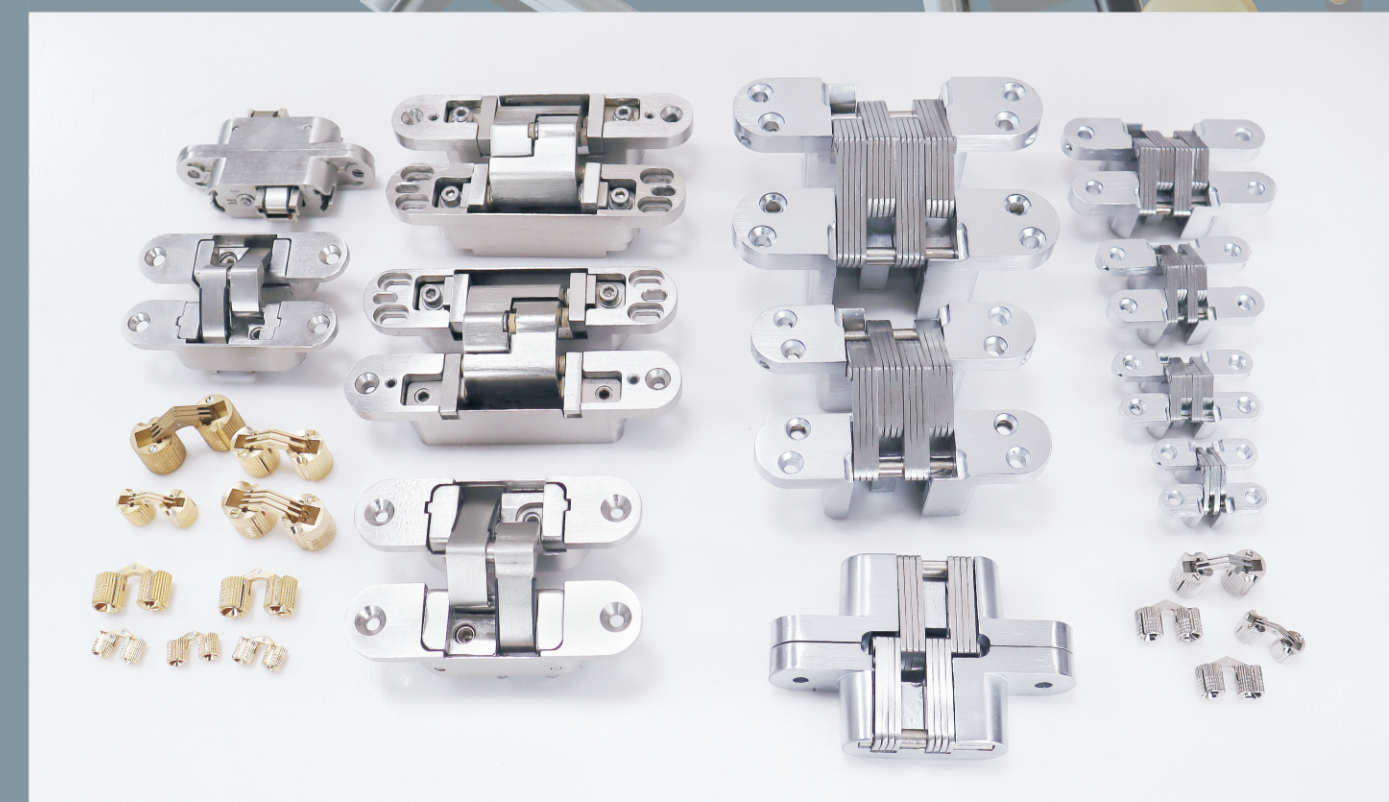

We are engaged in the research, development, sale and service for several of hardware products, including furniture handles ,furniture knobs,cabient pulls,sign standoffs,shelf brackets and ect, the main materials include Stainless Steel, Brass,Zinc Alloy, Aluminum Alloy and Steel.

■ Recessed Handle series
暗拉系列

■ Hanger / Bumper series
衣杆托/反弹器系列

■ Sign Standoffs / Mirror Nail series
广告钉/镜钉系列

■ Shelf Support series
层板托系列

■ Aluminium Bolt series
铝插销系列

■ Conceal Hinge series
水桶铰/暗铰系列