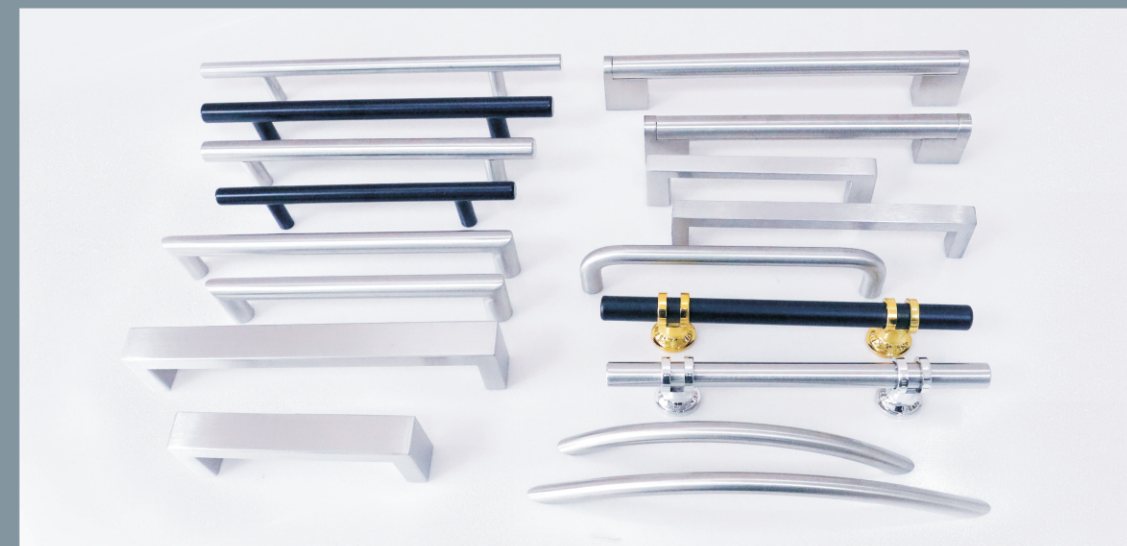

■ Stainless Steel Handle series
不锈钢拉手系列